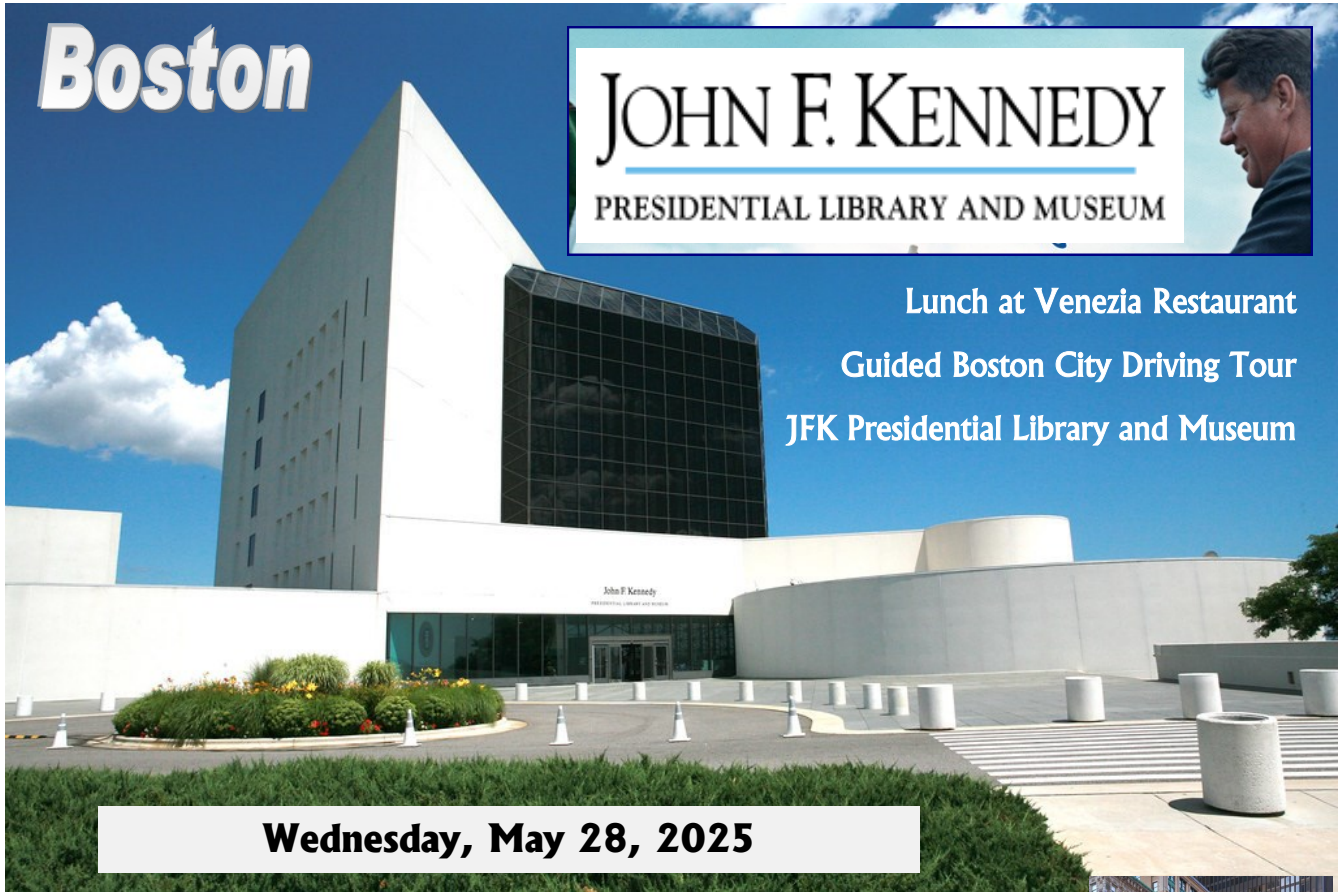

E Lyme Sr Ctr, Lymes' Sr Ctr, Waterford Sr Services present...

Boston

JOHN F. KENNEDY
PRESIDENTIAL LIBRARY AND MUSEUM

Lunch at Venezia Restaurant
Guided Boston City Driving Tour
JFK Presidential Library and Museum

Wednesday, May 28, 2025

The **John F Kennedy Library & Museum** is dedicated to the memory of our nation's 35th president. Located in a striking I.M. Pei building on Boston's waterfront is this amazing museum dedicated to the life and legacy of former President John F. Kennedy. The museum conveys his enthusiasm for politics & public service and illustrates the nature of the office of the President.