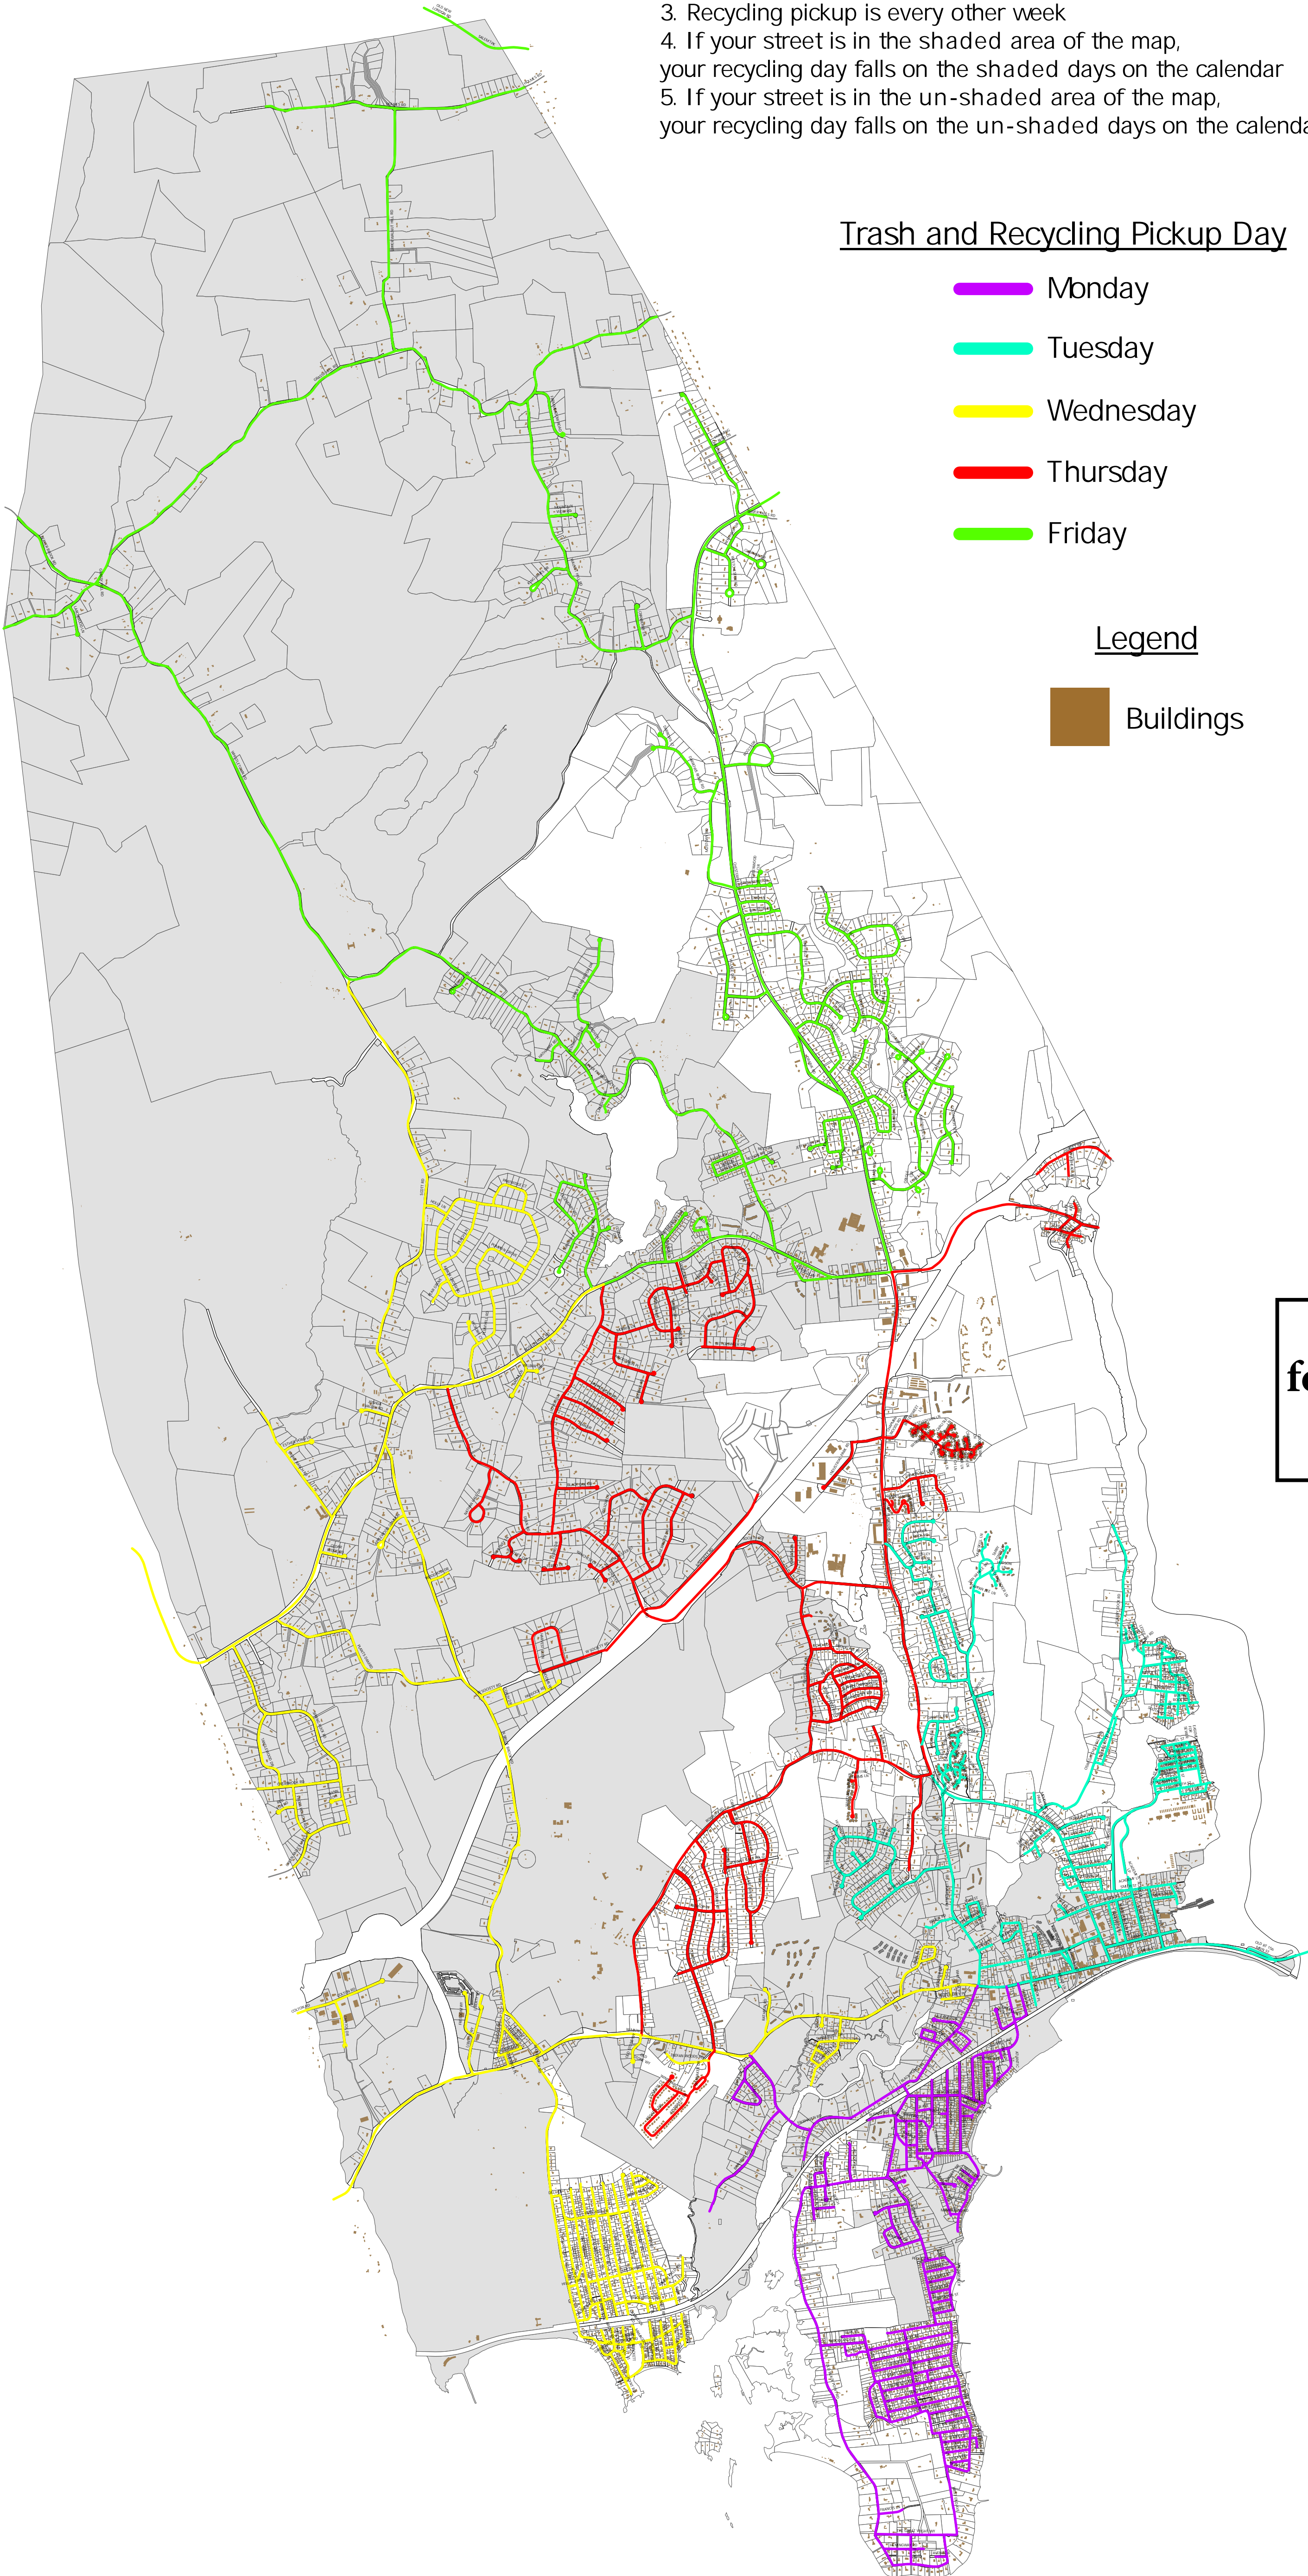

Trash and Recycling Pickup Day

- Monday
- Tuesday
- Wednesday
- Thursday
- Friday

Legend

- Buildings

2024 Calendar

January						
S	M	T	W	T	F	S
	1	2	3	4	5	6
7	8	9	10	11	12	13
14	15	16	17	18	19	20
21	22	23	24	25	26	27
28	29	30	31			

February						
S	M	T	W	T	F	S
			1	2	3	
4	5	6	7	8	9	10
11	12	13	14	15	16	17
18	19	20	21	22	23	24
25	26	27	28	29		

March						
S	M	T	W	T	F	S
					1	2
3	4	5	6	7	8	9
10	11	12	13	14	15	16
17	18	19	20	21	22	23
24	25	26	27	28	29	30
31						

April						
S	M	T	W	T	F	S
	1	2	3	4	5	6
7	8	9	10	11	12	13
14	15	16	17	18	19	20
21	22	23	24	25	26	27
28	29	30				

May						
S	M	T	W	T	F	S
		1	2	3	4	
5	6	7	8	9	10	11
12	13	14	15	16	17	18
19	20	21	22	23	24	25
26	27	28	29	30	31	

June						
S	M	T	W	T	F	S
						1
2	3	4	5	6	7	8
9	10	11	12	13	14	15
16	17	18	19	20	21	22
23	24	25	26	27	28	29
30						

July						
S	M	T	W	T	F	S
	1	2	3	4	5	6
7	8	9	10	11	12	13
14	15	16	17	18	19	20
21	22	23	24	25	26	27
28	29	30	31			

August						
S	M	T	W	T	F	S
				1	2	3
4	5	6	7	8	9	10
11	12	13	14	15	16	17
18	19	20	21	22	23	24
25	26	27	28	29	30	31

September						
S	M	T	W	T	F	S
1	2	3	4	5	6	7
8	9	10	11	12	13	14
15	16	17	18	19	20	21
22	23	24	25	26	27	28
29	30					

October						
S	M	T	W	T	F	S
		1	2	3	4	5
6	7	8	9	10	11	12
13	14	15	16	17	18	19
20	21	22	23	24	25	26
27	28	29	30	31		

November						
S	M	T	W	T	F	S
					1	2
3	4	5	6	7	8	9
10	11	12	13	14	15	16
17	18	19	20	21	22	23
24	25	26	27	28	29	30

December						
S	M	T	W	T	F	S
1	2	3	4	5	6	7
8	9	10	11	12	13	14
15	16	17	18	19	20	21
22	23	24	25	26	27	28
29	30	31				

HOLIDAY (No collection)

To search by street name for a pickup day see the East Lyme Trash and Recycling Webpage