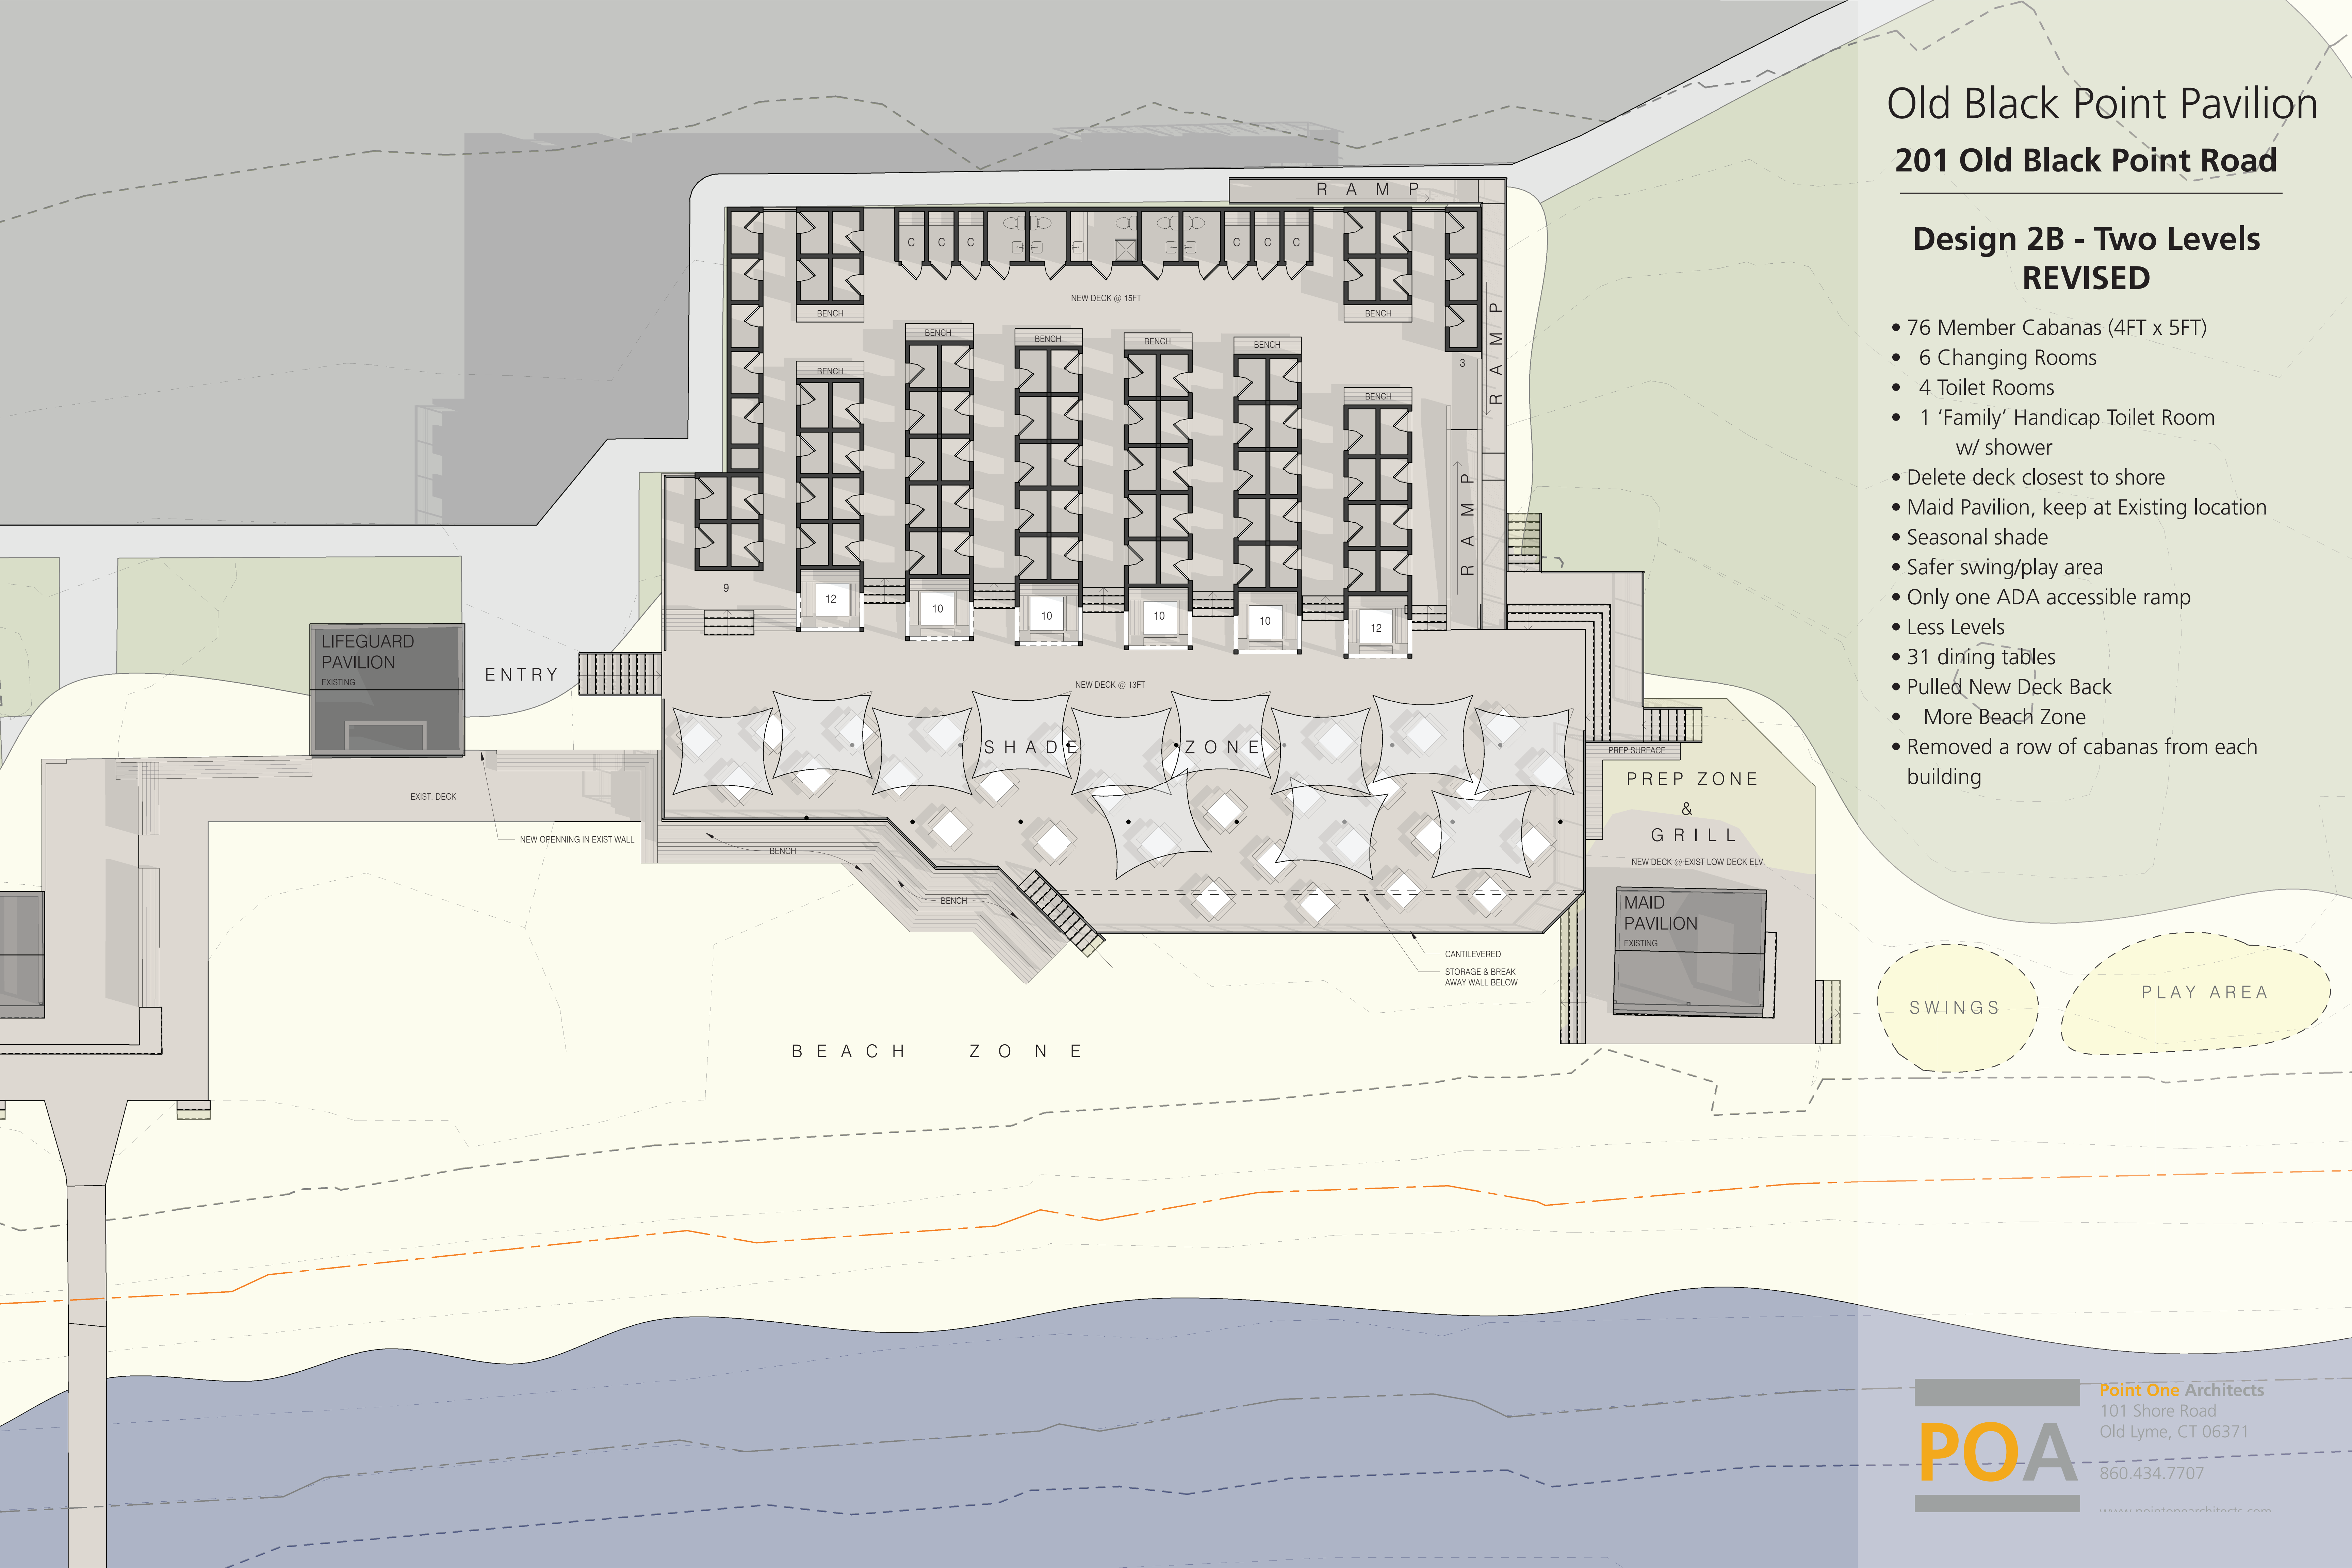

Old Black Point Pavilion 201 Old Black Point Road

Design 2B - Two Levels REVISED

- 76 Member Cabanas (4FT x 5FT)
- 6 Changing Rooms
- 4 Toilet Rooms
- 1 'Family' Handicap Toilet Room w/ shower
- Delete deck closest to shore
- Maid Pavilion, keep at Existing location
- Seasonal shade
- Safer swing/play area
- Only one ADA accessible ramp
- Less Levels
- 31 dining tables
- Pulled New Deck Back
- More Beach Zone
- Removed a row of cabanas from each building

OLD BLACK POINT PAVILION - CONCEPTUAL SECTION
04.07.22