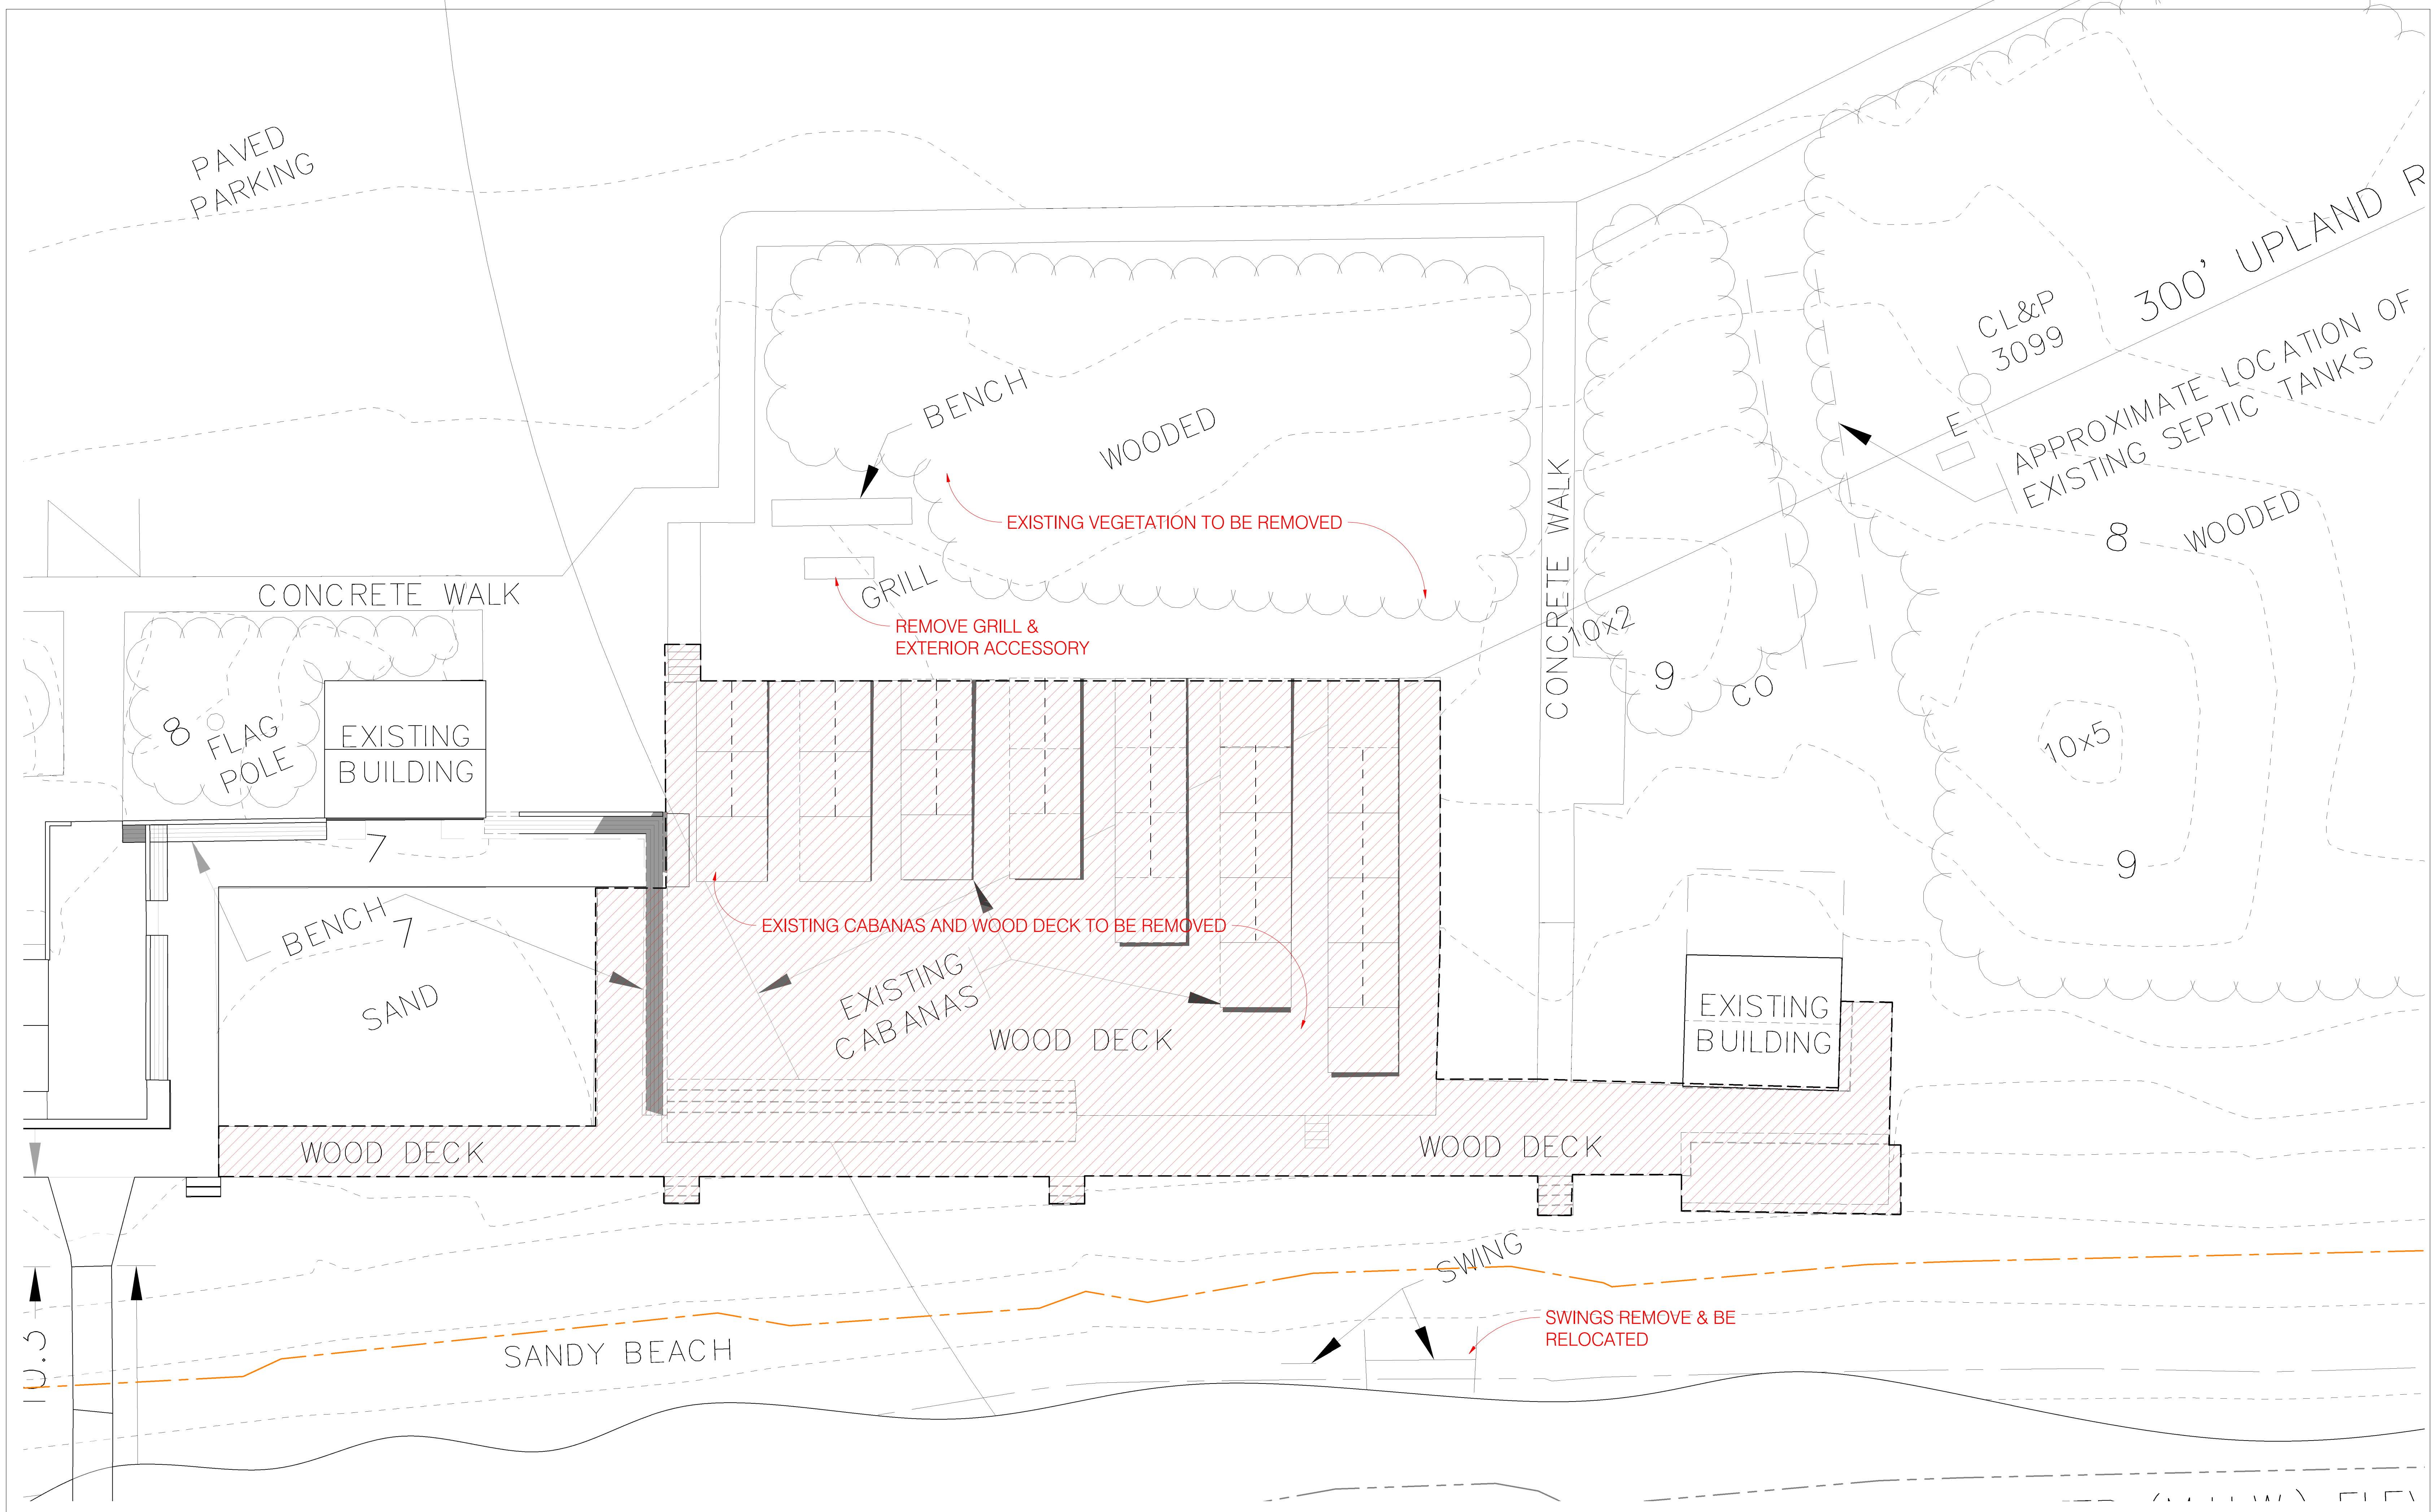

Old Black Point Pavilion 201 Old Black Point Road

Design 2B - Two Levels REVISED

- 76 Member Cabanas (4FT x 5FT)
- 6 Changing Rooms
- 4 Toilet Rooms
- 1 'Family' Handicap Toilet Room w/ shower
- Delete deck closest to shore
- Maid Pavilion, keep at Existing location
- Seasonal shade
- Safer swing/play area
- Only one ADA accessible ramp
- Less Levels
- 31 dining tables
- Pulled New Deck Back
- More Beach Zone
- Removed a row of cabanas from each building

OLD BLACK POINT PAVILION - CONCEPTUAL SECTION
04.07.22