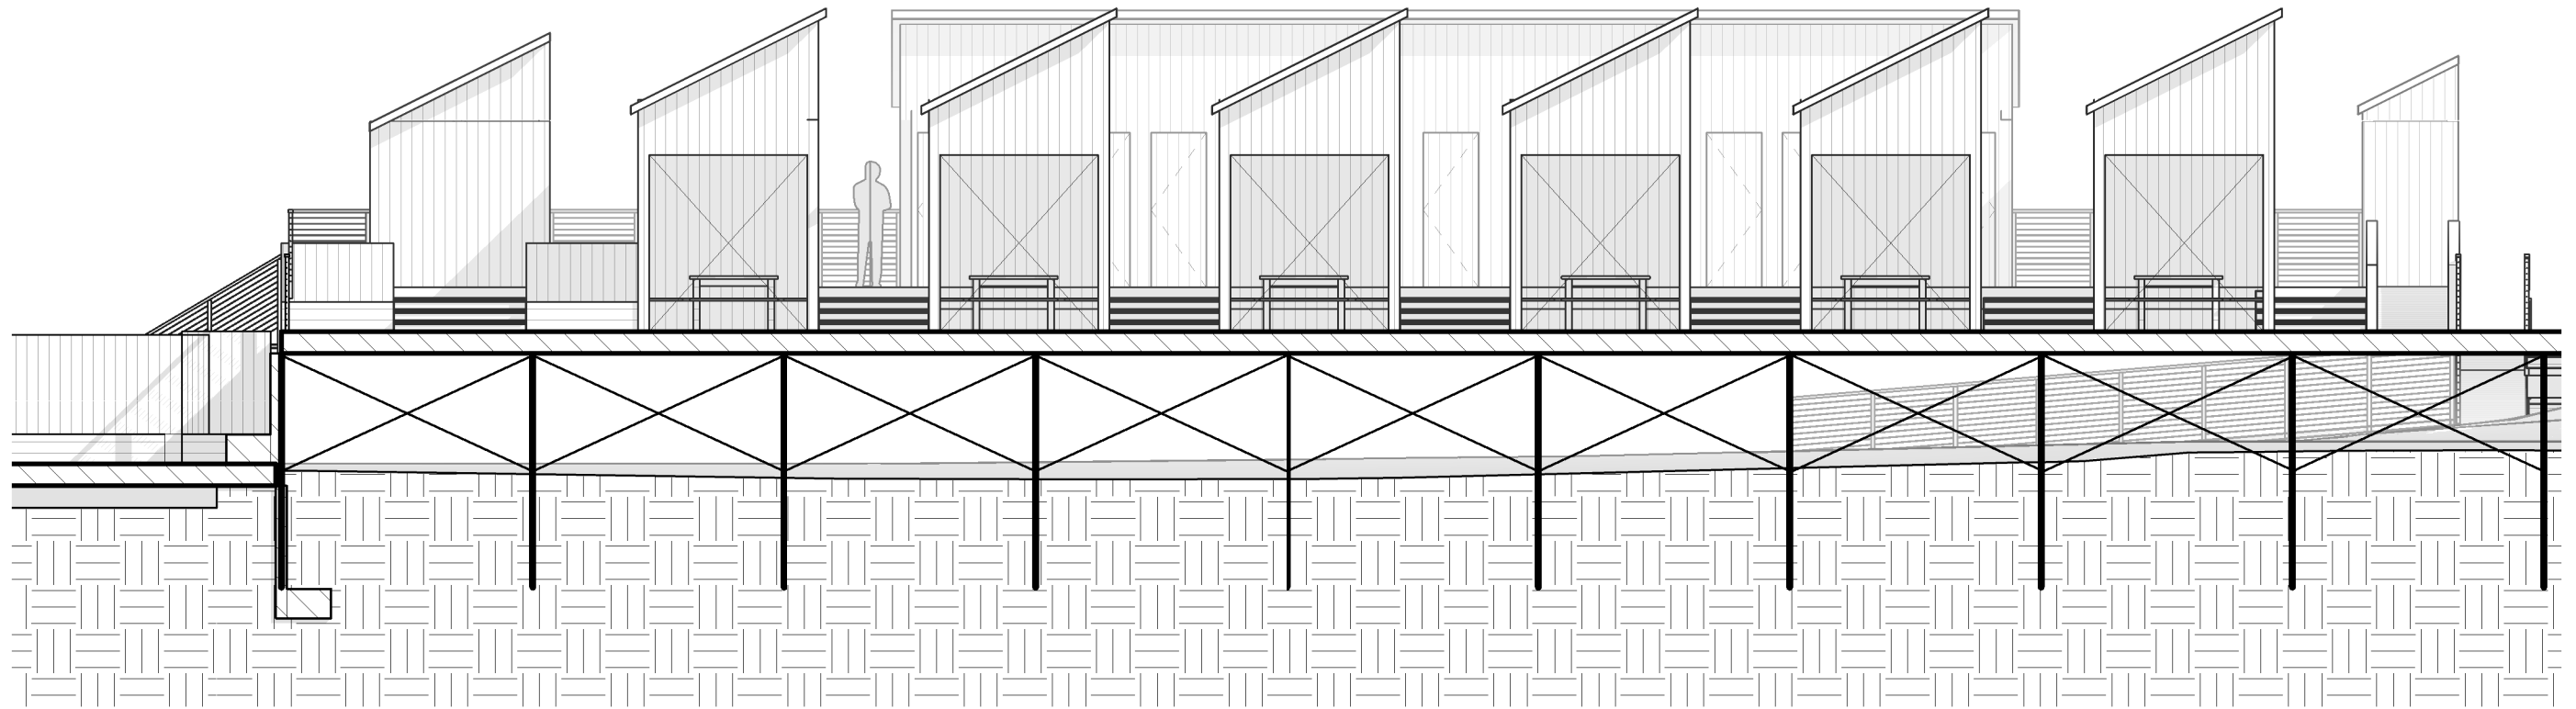

Old Black Point Pavilion 201 Old Black Point Road

Design 2B - Two Levels REVISED

- 76 Member Cabanas (4FT x 5FT)
- 6 Changing Rooms
- 4 Toilet Rooms
- 1 'Family' Handicap Toilet Room w/ shower
- Delete deck closest to shore
- Maid Pavilion, keep at Existing location
- Seasonal shade
- Safer swing/play area
- Only one ADA accessible ramp
- Less Levels
- 31 dining tables
- Pulled New Deck Back
- More Beach Zone
- Removed a row of cabanas from each building

OLD BLACK POINT PAVILION - CONCEPTUAL SECTION
04.07.22