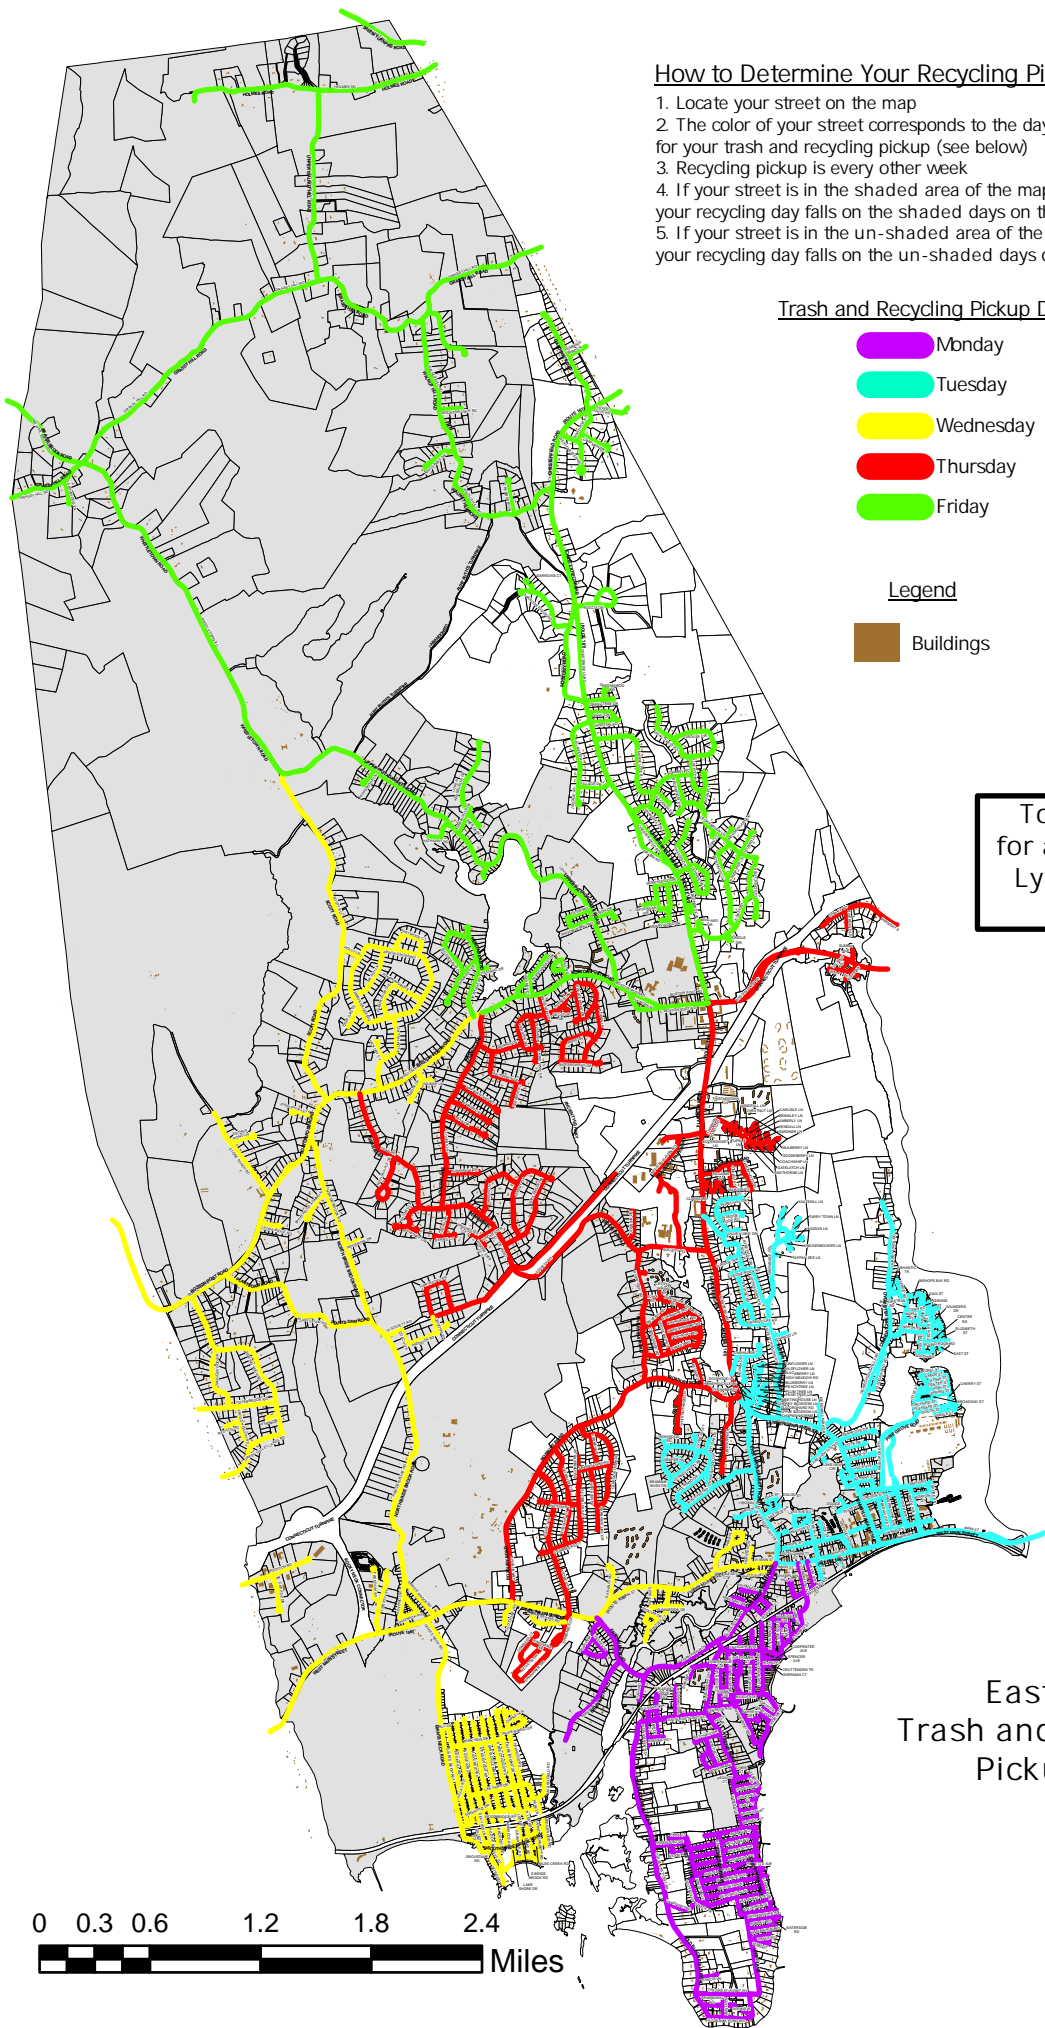

How to Determine Your Recycling Pickup Day

1. Locate your street on the map
2. The color of your street corresponds to the day of the week for your trash and recycling pickup (see below)
3. Recycling pickup is every other week
4. If your street is in the shaded area of the map, your recycling day falls on the shaded days on the calendar
5. If your street is in the un-shaded area of the map, your recycling day falls on the un-shaded days on the calendar

Trash and Recycling Pickup Day

- Monday
- Tuesday
- Wednesday
- Thursday
- Friday

Legend

- Buildings

To search by street name for a pickup day see the East Lyme Trash and Recycling Webpage

East Lyme Trash and Recycling Pickup Map

2024 Calendar

January						
S	M	T	W	T	F	S
	1	2	3	4	5	6
7	8	9	10	11	12	13
14	15	16	17	18	19	20
21	22	23	24	25	26	27
28	29	30	31			

February						
S	M	T	W	T	F	S
				1	2	3
4	5	6	7	8	9	10
11	12	13	14	15	16	17
18	19	20	21	22	23	24
25	26	27	28	29		

March						
S	M	T	W	T	F	S
					1	2
3	4	5	6	7	8	9
10	11	12	13	14	15	16
17	18	19	20	21	22	23
24	25	26	27	28	29	30
31						

April						
S	M	T	W	T	F	S
	1	2	3	4	5	6
7	8	9	10	11	12	13
14	15	16	17	18	19	20
21	22	23	24	25	26	27
28	29	30				