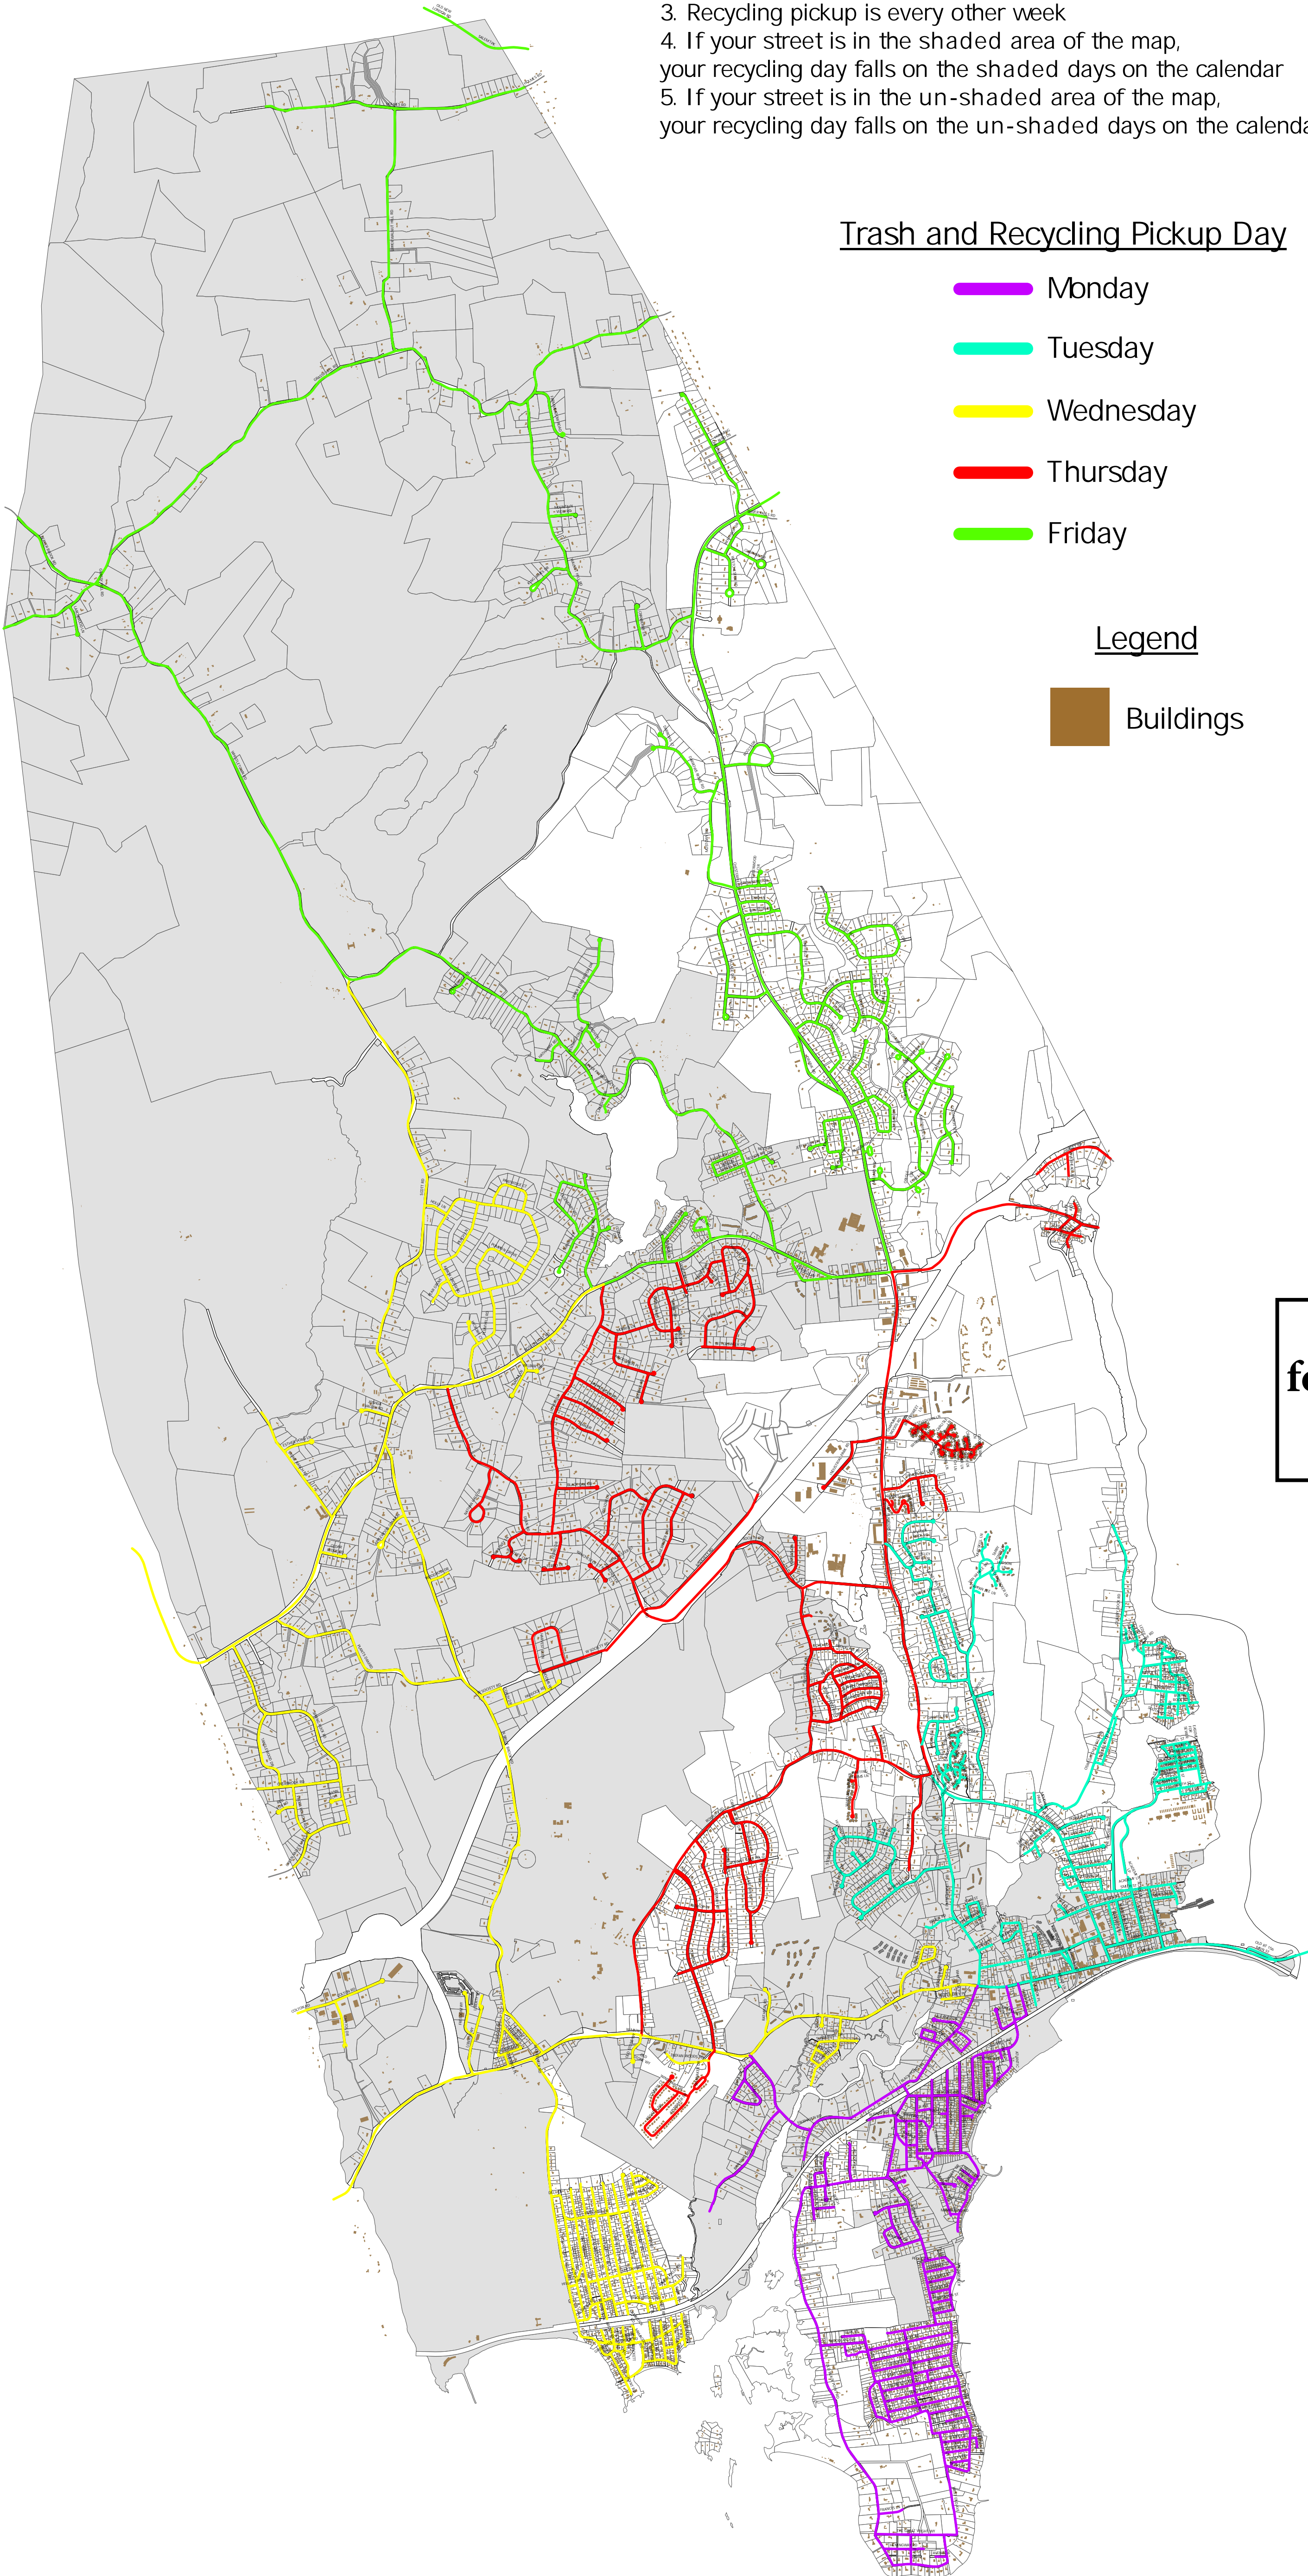

Trash and Recycling Pickup Day

- Monday
- Tuesday
- Wednesday
- Thursday
- Friday

Legend

■ Buildings

2024 Calendar

January						
S	M	T	W	T	F	S
	1	2	3	4	5	6
7	8	9	10	11	12	13
14	15	16	17	18	19	20
21	22	23	24	25	26	27
28	29	30	31			

February						
S	M	T	W	T	F	S
			1	2	3	
4	5	6	7	8	9	10
11	12	13	14	15	16	17
18	19	20	21	22	23	24
25	26	27	28	29		

March						
S	M	T	W	T	F	S
					1	2
3	4	5	6	7	8	9
10	11	12	13	14	15	16
17	18	19	20	21	22	23
24	25	26	27	28	29	30
31						

April						
S	M	T	W	T	F	S
	1	2	3	4	5	6
7	8	9	10	11	12	13
14	15	16	17	18	19	20
21	22	23	24	25	26	27
28	29	30				

May						
S	M	T	W	T	F	S
		1	2	3	4	
5	6	7	8	9	10	11
12	13	14	15	16	17	18
19	20	21	22	23	24	25
26	27	28	29	30	31	

June						
S	M	T	W	T	F	S
						1
2	3	4	5	6	7	8
9	10	11	12	13	14	15
16	17	18	19	20	21	22
23	24	25	26	27	28	29
30						

July						
S	M	T	W	T	F	S
	1	2	3	4	5	6
7	8	9	10	11	12	13
14	15	16	17	18	19	20
21	22	23	24	25	26	27
28	29	30	31			

August						
S	M	T	W	T	F	S
				1	2	3
4	5	6	7	8	9	10
11	12	13	14	15	16	17
18	19	20	21	22	23	24
25	26	27	28	29	30	31

September						
S	M	T	W	T	F	S
1	2	3	4	5	6	7
8	9	10	11	12	13	14
15	16	17	18	19	20	21
22	23	24	25	26	27	28
29	30					

October						
S	M	T	W	T	F	S
		1	2	3	4	5
6	7	8	9	10	11	12
13	14	15	16	17	18	19
20	21	22	23	24	25	26
27	28	29	30	31		

November						
S	M	T	W	T	F	S
					1	2
3	4	5	6	7	8	9
10	11	12	13	14	15	16
17	18	19	20	21	22	23
24	25	26	27	28	29	30

December						
S	M	T	W	T	F	S
1	2	3	4	5	6	7
8	9	10	11	12	13	14
15	16	17	18	19	20	21
22	23	24	25	26	27	28
29	30	31				

HOLIDAY (No collection)

To search by street name for a pickup day see the East Lyme Trash and Recycling Webpage