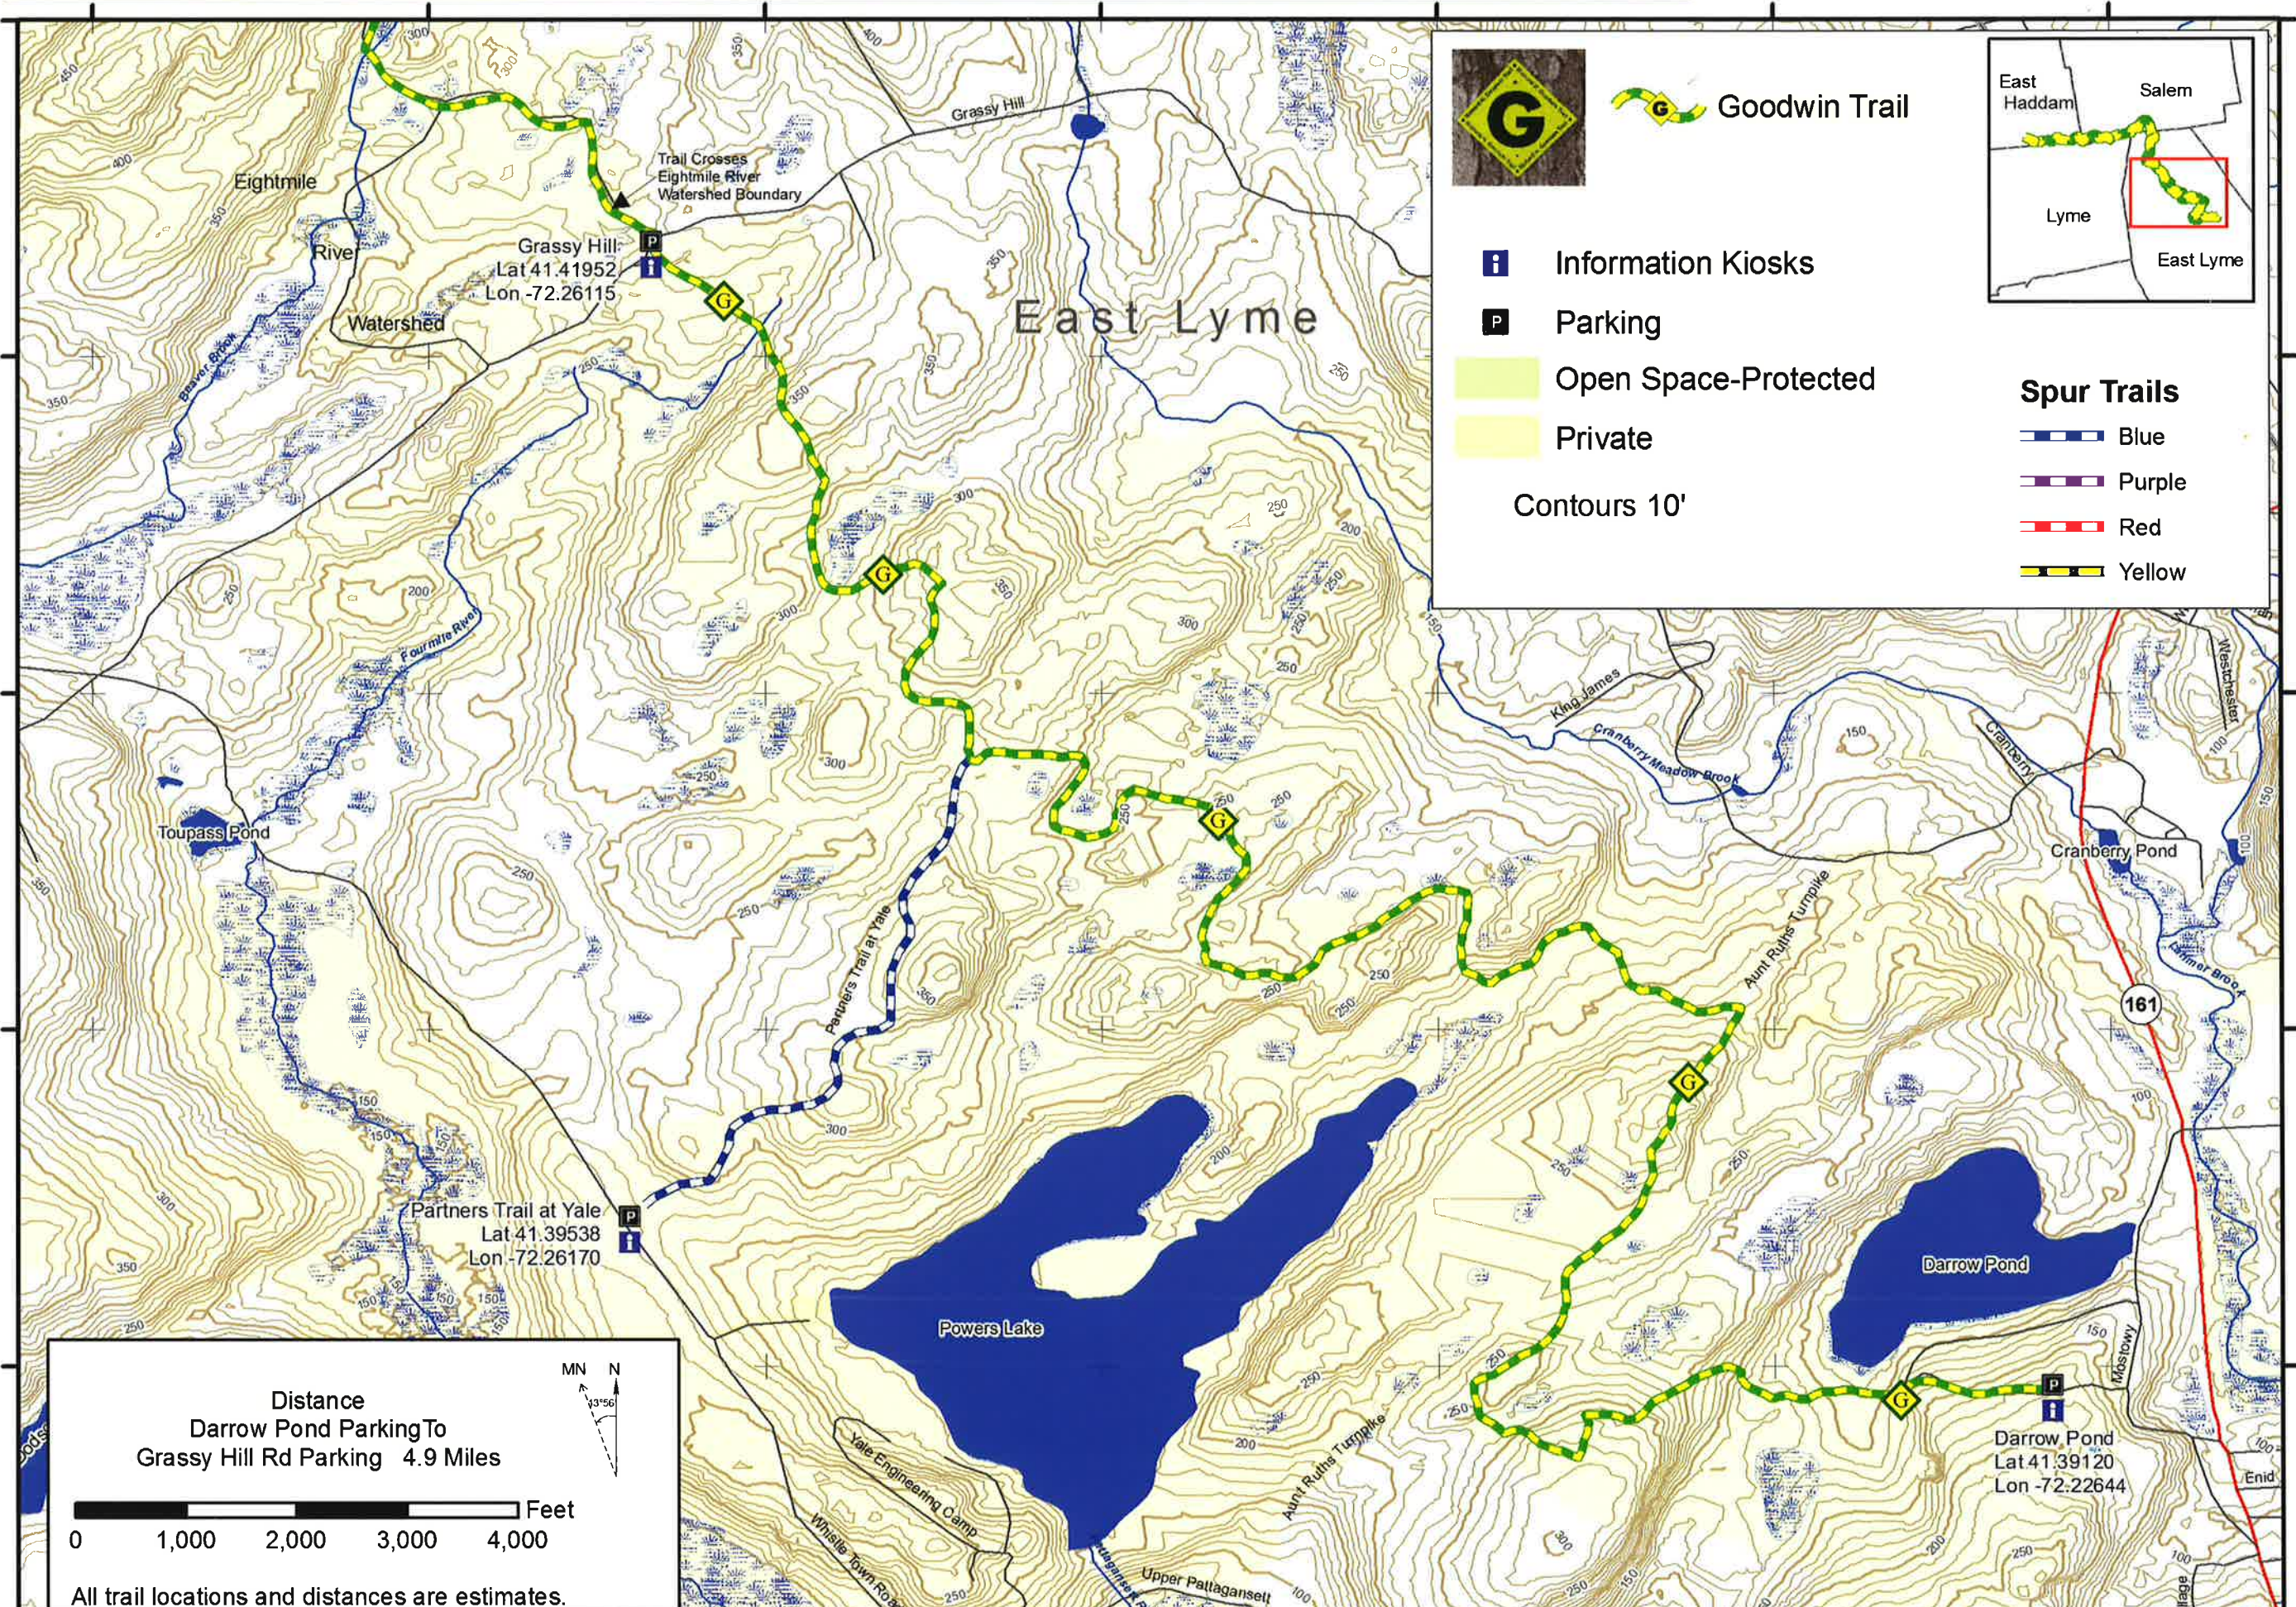

RICHARD H. GOODWIN TRAIL - DARROW POND TO GRASSY HILL RD SECTION

Goodwin Trail

Information Kiosks

Parking

Open Space-Protected

Private

Contours 10'

Spur Trails

Blue

Purple

Red

Yellow

Distance
Darrow Pond Parking To
Grassy Hill Rd Parking 4.9 Miles

0 1,000 2,000 3,000 4,000 Feet

All trail locations and distances are estimates.

41.425°

41.416667°

41.406333°

4

41.391667°