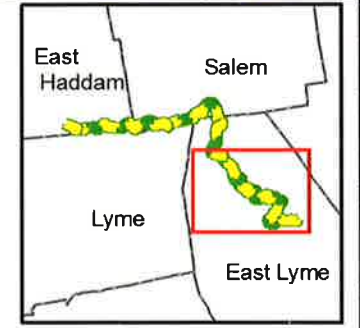

RICHARD H. GOODWIN TRAIL - DARROW POND TO GRASSY HILL RD SECTION

Goodwin Trail

Information Kiosks

Parking

Open Space-Protected

Private

Contours 10'

Spur Trails

Blue

Purple

Red

Yellow

Distance
Darrow Pond Parking To
Grassy Hill Rd Parking 4.9 Miles

0 1,000 2,000 3,000 4,000 Feet

All trail locations and distances are estimates.

41.425°

41.416667°

41.406333°

4

41.391667°